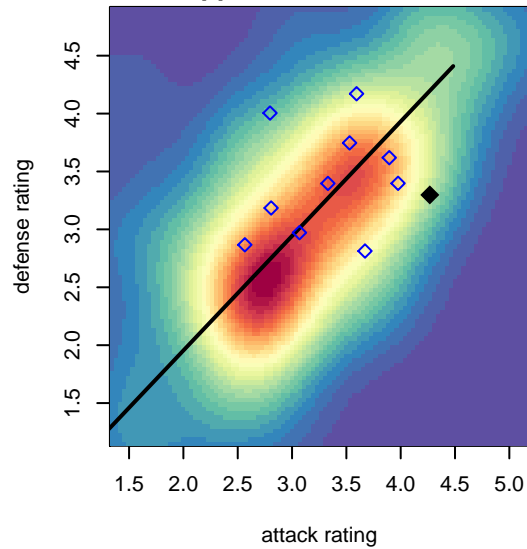

WPFC Black G99

Washington Premier FC
 Tacoma, WA
 G99 total strength=1892
 attack=71.39 defense=27.05
 fall league = RCL G99 Div 2

alt names used:
 WASHINGTON PREMIER FC WPFC G99 BLA
 WASHINGTON PREMIER FC WPFC G99 BLA
 WPFC G99 Black
 WPFC G99 Black B

Venues played:
 2017 Rainier Challenge Copa U19
 2017 Nike Crossfire Challenge Gold Group U19
 2017 RCL G99 Div 2
 2017 Timbers Winter Showcase 1999 FWRL U

WPFC Black G99
 Dots are actual minus expected GF (blue circles) and GA (red triangles).
 Blue line is smoothed change in attack strength. Red is smoothed change in defense strength.

**attack and defense variance (black dot)
relative to other teams
and top 10 in region**

**attack and defense rating
relative to others at age
and all opponents in last 13 months**

Performance relative to 13 month average