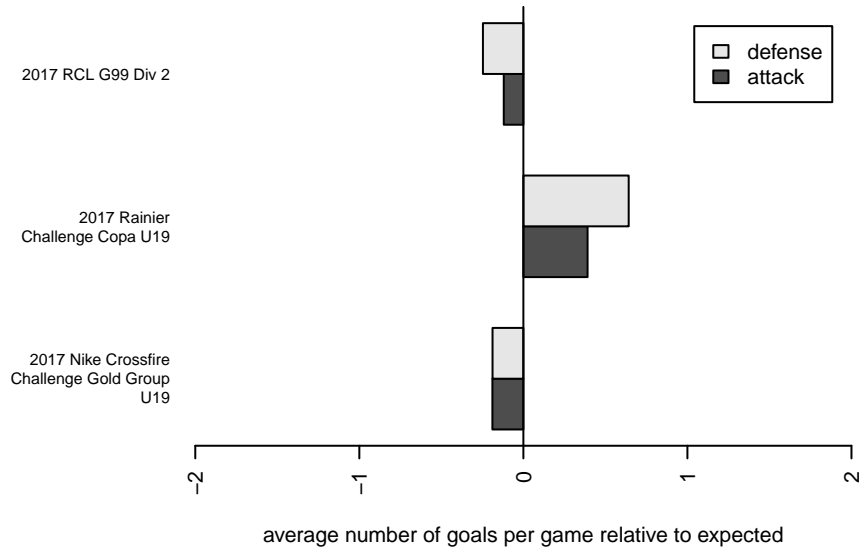

WPFC Black G99

Washington Premier FC
 Tacoma, WA
 G99 total strength=1892
 attack=71.39 defense=27.05
 fall league = RCL G99 Div 2

alt names used:
 WASHINGTON PREMIER FC WPFC G99 BLA
 WASHINGTON PREMIER FC WPFC G99 BLA
 WPFC G99 Black
 WPFC G99 Black B

Venues played:
 2017 Rainier Challenge Copa U19
 2017 Nike Crossfire Challenge Gold Group U19
 2017 RCL G99 Div 2
 2017 Timbers Winter Showcase 1999 FWRL U

WPFC Black G99
 Dots are actual minus expected GF (blue circles) and GA (red triangles).
 Blue line is smoothed change in attack strength. Red is smoothed change in defense strength.

**attack and defense variance (black dot)
relative to other teams
and top 10 in region**

**attack and defense rating
relative to others at age
and all opponents in last 13 months**

Performance relative to 13 month average