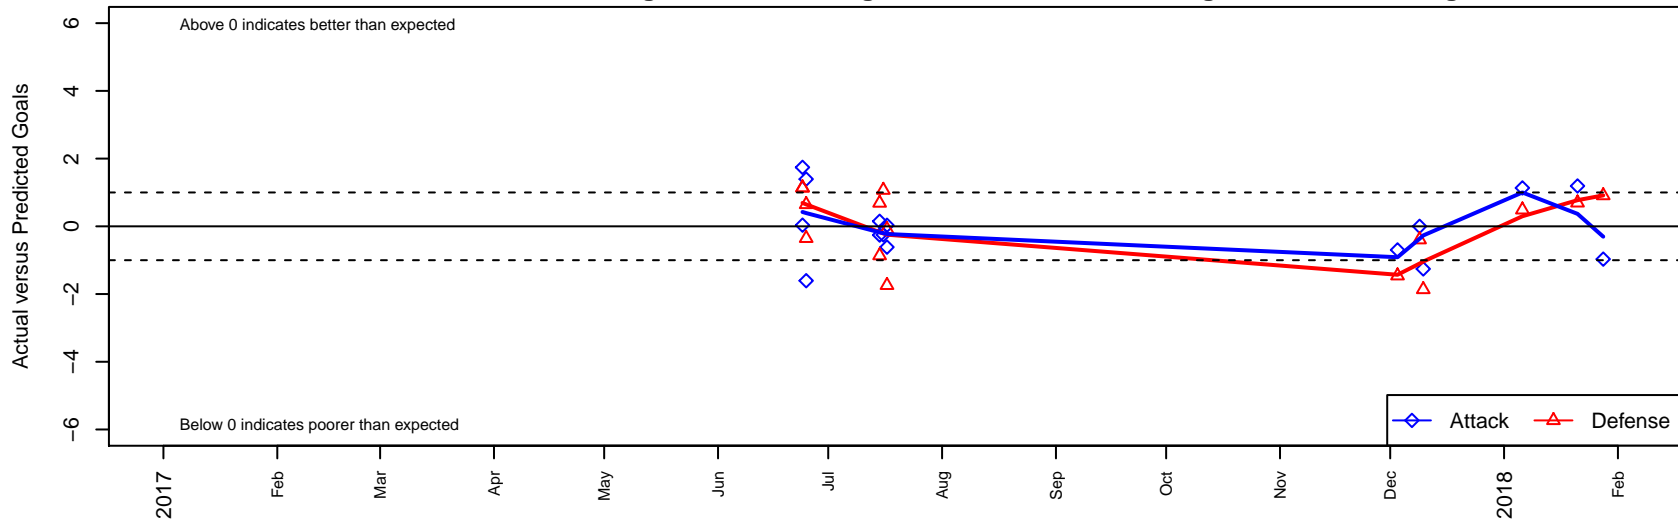

WPFC Black G99

Washington Premier FC
 Tacoma, WA
 G99 total strength=1892
 attack=71.39 defense=27.05
 fall league = RCL G99 Div 2

alt names used:
 WASHINGTON PREMIER FC WPFC G99 BLA
 WASHINGTON PREMIER FC WPFC G99 BLA
 WPFC G99 Black
 WPFC G99 Black B

Venues played:
 2017 Rainier Challenge Copa U19
 2017 Nike Crossfire Challenge Gold Group U19
 2017 RCL G99 Div 2
 2017 Timbers Winter Showcase 1999 FWRL U

WPFC Black G99
 Dots are actual minus expected GF (blue circles) and GA (red triangles).
 Blue line is smoothed change in attack strength. Red is smoothed change in defense strength.

**attack and defense variance (black dot)
relative to other teams
and top 10 in region**

**attack and defense rating
relative to others at age
and all opponents in last 13 months**

Performance relative to 13 month average