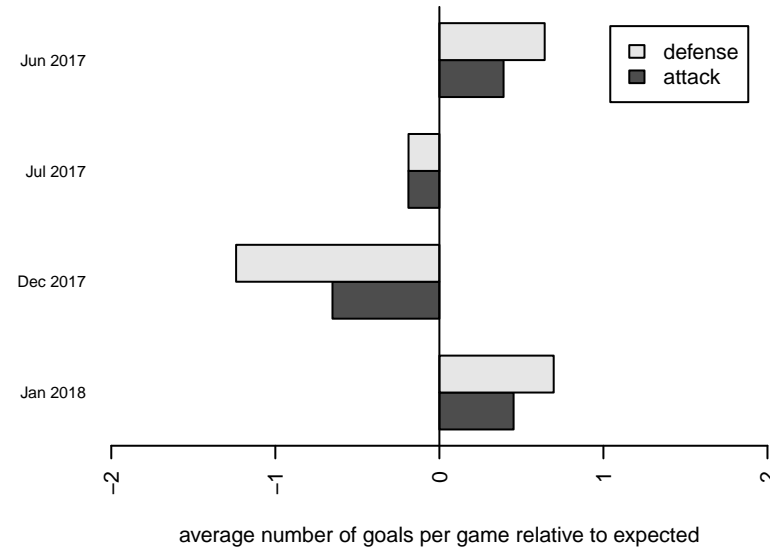

Performance relative to 13 month average