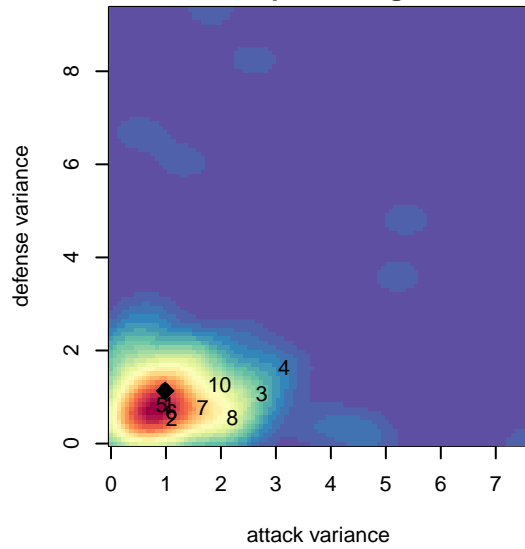

WPFC Black G99

Washington Premier FC
 Tacoma, WA
 G99 total strength=1892
 attack=71.39 defense=27.05
 fall league = RCL G99 Div 2

alt names used:
 WASHINGTON PREMIER FC WPFC G99 BLA
 WASHINGTON PREMIER FC WPFC G99 BLA
 WPFC G99 Black
 WPFC G99 Black B

Venues played:
 2017 Rainier Challenge Copa U19
 2017 Nike Crossfire Challenge Gold Group U19
 2017 RCL G99 Div 2
 2017 Timbers Winter Showcase 1999 FWRL U

WPFC Black G99
 Dots are actual minus expected GF (blue circles) and GA (red triangles).
 Blue line is smoothed change in attack strength. Red is smoothed change in defense strength.

**attack and defense variance (black dot)
relative to other teams
and top 10 in region**

**attack and defense rating
relative to others at age
and all opponents in last 13 months**

Performance relative to 13 month average