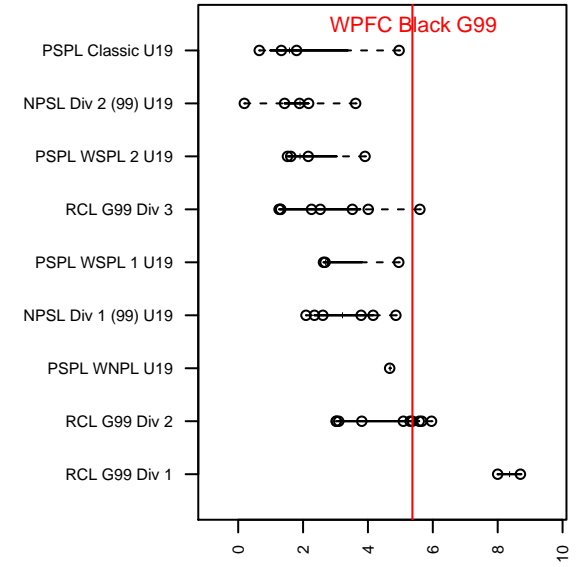

WPFC Black G99

Washington Premier FC
 Tacoma, WA
 G99 total strength=1892
 attack=71.39 defense=27.05
 fall league = RCL G99 Div 2

alt names used:
 WASHINGTON PREMIER FC WPFC G99 BLA
 WASHINGTON PREMIER FC WPFC G99 BLA
 WPFC G99 Black
 WPFC G99 Black B

Venues played:
 2017 Rainier Challenge Copa U19
 2017 Nike Crossfire Challenge Gold Group U19
 2017 RCL G99 Div 2
 2017 Timbers Winter Showcase 1999 FWRL U

WPFC Black G99
 Dots are actual minus expected GF (blue circles) and GA (red triangles).
 Blue line is smoothed change in attack strength. Red is smoothed change in defense strength.

**attack and defense variance (black dot)
relative to other teams
and top 10 in region**

**attack and defense rating
relative to others at age
and all opponents in last 13 months**

Performance relative to 13 month average